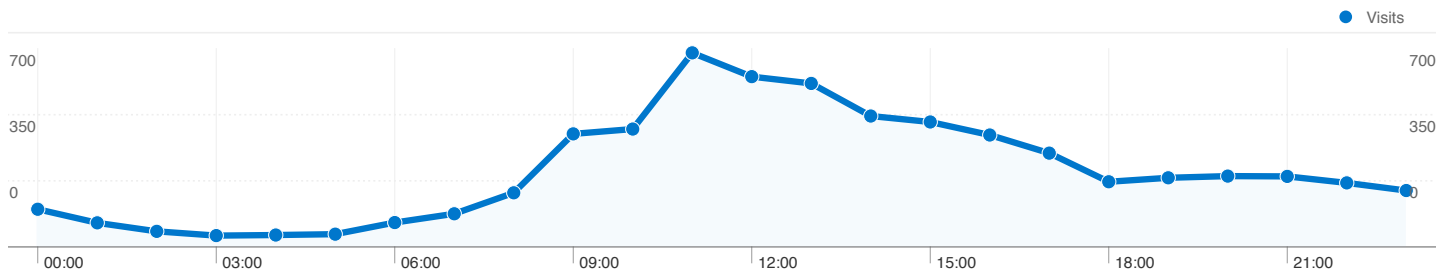

# Visits for all visitors

6,498 Visits

6,498.00 Visits / Day

00:00:00	2.05% (133)
01:00:00	1.31% (85)
02:00:00	0.85% (55)
03:00:00	0.62% (40)
04:00:00	0.65% (42)
05:00:00	0.69% (45)
06:00:00	1.32% (86)
07:00:00	1.80% (117)
08:00:00	2.94% (191)
09:00:00	6.14% (399)
10:00:00	6.40% (416)
11:00:00	10.54% (685)
12:00:00	9.25% (601)
13:00:00	8.88% (577)
14:00:00	7.11% (462)
15:00:00	6.79% (441)
16:00:00	6.08% (395)
17:00:00	5.09% (331)
18:00:00	3.54% (230)
19:00:00	3.75% (244)
20:00:00	3.85% (250)
21:00:00	3.83% (249)
22:00:00	3.48% (226)
23:00:00	3.06% (199)