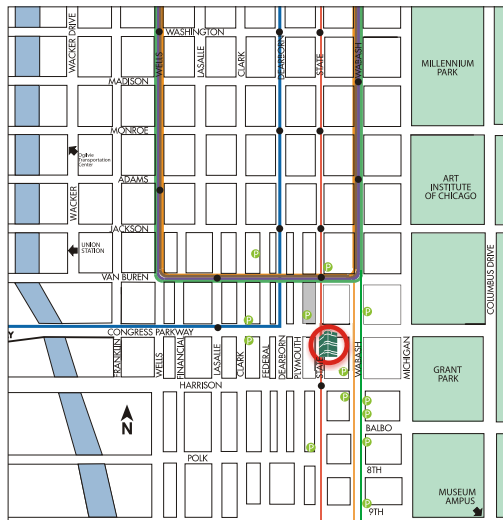

Chicagoland Area

Chicago Loop

Location

University Center is located in downtown Chicago at the intersection of State Street and Congress Parkway.

University Center

525 South State Street
 Chicago, IL 60605
 877-4-UCC-INFO
 312-924-8000 (Direct)
 312-924-8100 (Fax)

How to get there

By Car:

From the Southwest (I-55 Stevenson Expressway)

Proceed east to the end of I-55 to North Lake Shore Drive. Continue north (towards downtown) on Lake Shore Drive to Balbo Street. Turn left on Balbo to State Street; turn right on State Street. Continue one block. University Center will be on your right between Harrison Street and Congress Parkway.

From the South (I-57 to I-94 Dan Ryan Expressway)

and From the North (I-90/94 Kennedy/Edens Expressway)

Exit at Congress Parkway. Drive east towards downtown to State Street. Turn right on State Street. University Center will be on your left between Congress Parkway and Harrison Street.

From the West (I-290 Eisenhower Expressway)

I-290 turns into Congress Parkway at it nears downtown. Continue driving east to State Street. Turn right on State Street. University Center will be on your left between Congress Parkway and Harrison Street.