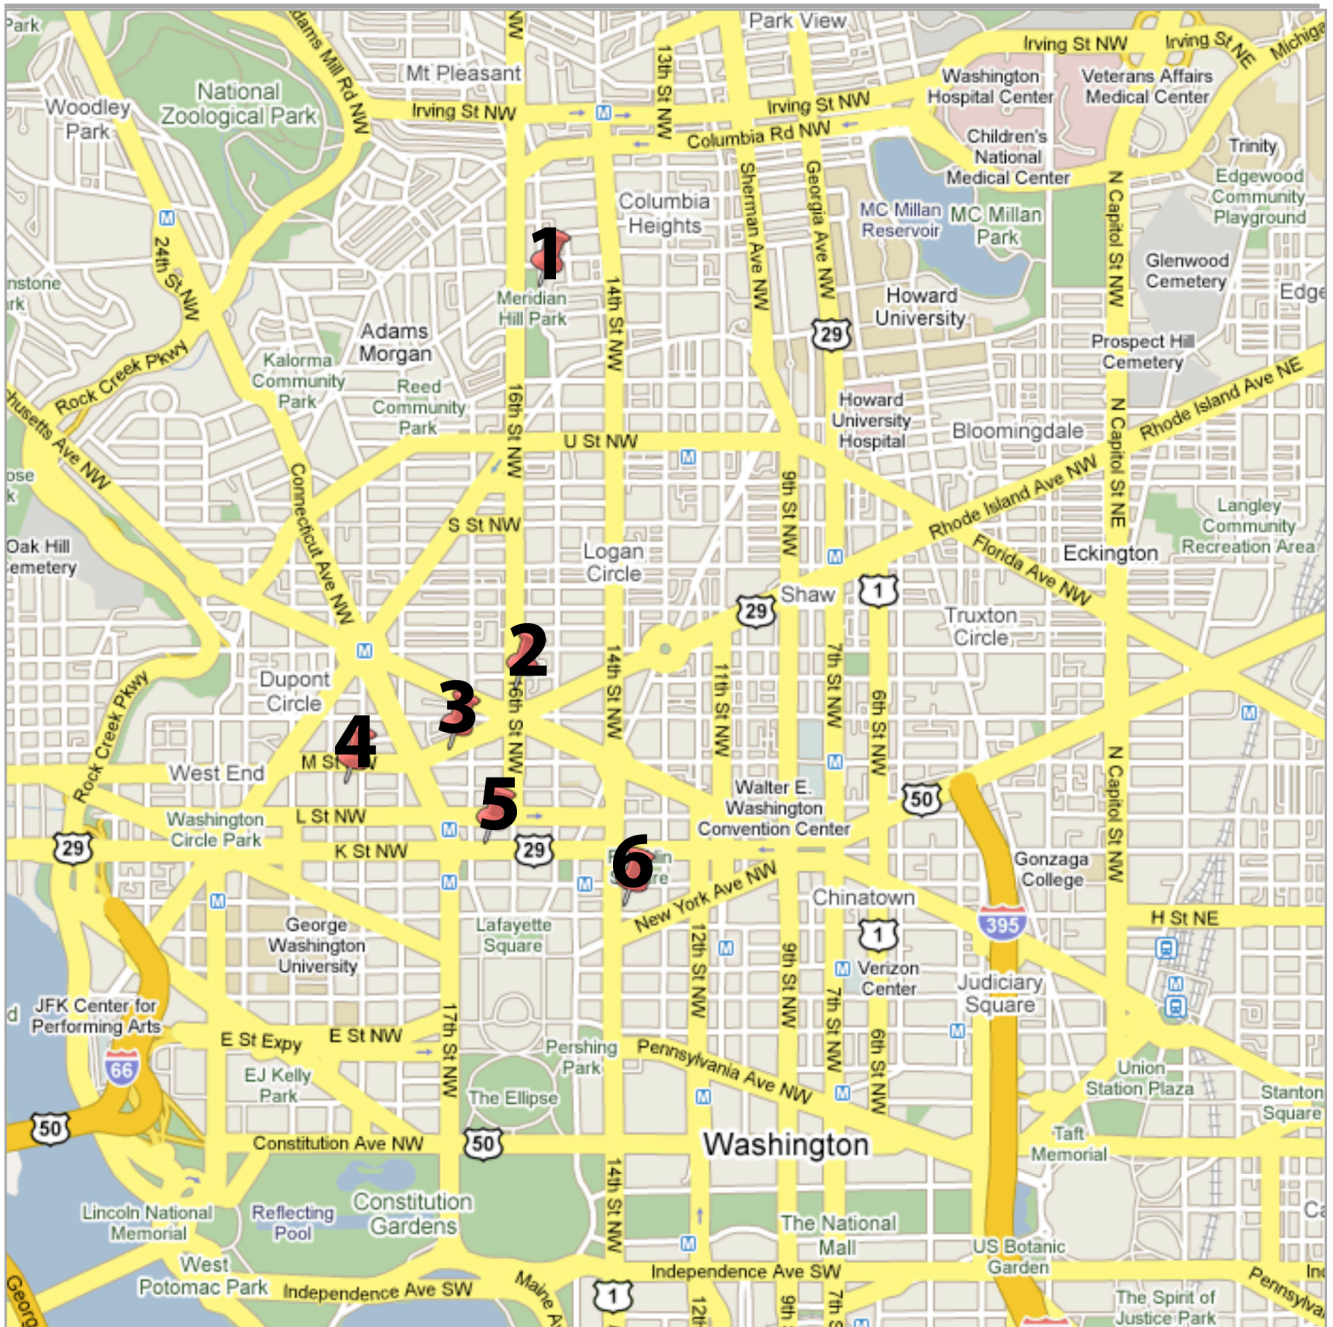

Get Google Maps on your phone
 Text the word "GMAPS" to 466453

- 1 Josephine Butler Parks Center**
2437 15th St. NW, 20009
- 2 Hotel Rouge**
1315 16th St NW, 20036
- 3 The American Prospect**
1710 Rhode Island Ave NW, 12th Fl, 20036

- 4 The Science Club**
1136 19th St NW, 20036
- 5 Benton Foundation**
1625 K St NW, 11th Fl, 20006
- 6 Center For American Progress**
1333 H St NW, 10th Fl, 20005